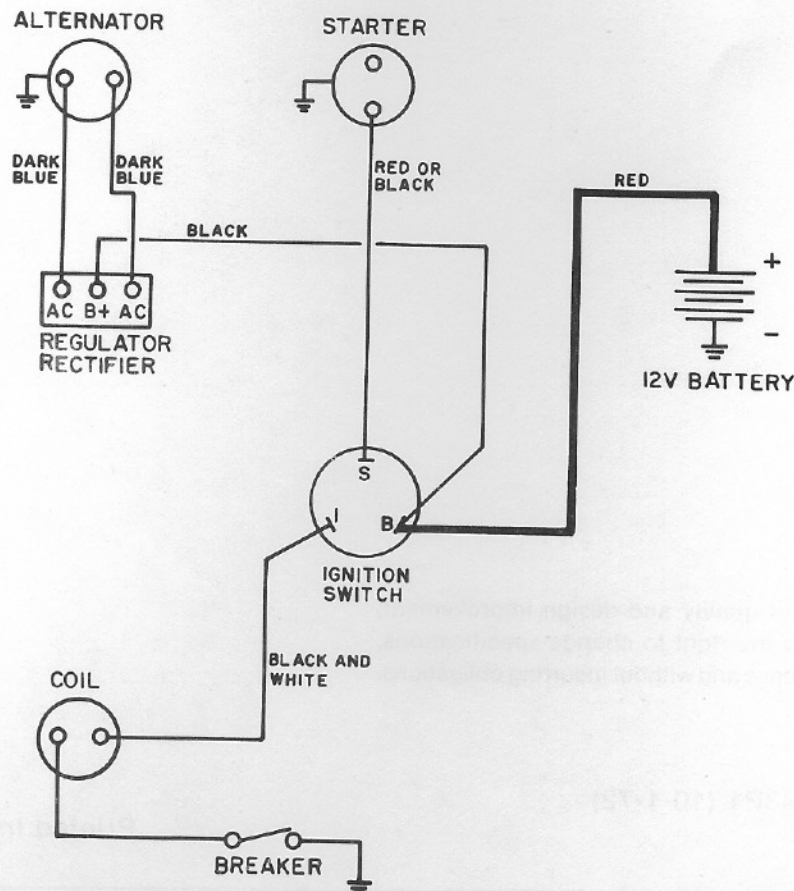

ITEM NO.	PART NO.	DESCRIPTION
167	15263P1	Panel, Instrument
168	15277P1	Control, Throttle
169	190254	10-24 Nut Washer Insert
170	15196P1	Trunnion
171	18207P1	Switch Ignition
172	18260P1	Tube Clamp
173	15282P1	Collar Shaft
174	102591	3/8-16 x 1/4 Set Screw
175	19455A1	Shaft Weldment, Steering
176	15370P1	Control, Choke
177		Transmission Assembly
178	11860P1	Hair Pin Cotter
179	19406P1	1/4-20 x 1-1/8 Hex Hd Bolt
180	15733P1	Snap Ring
181	6375P1	Tube Guard Spacer
182	18570P1	Ignition Switch Key
183	18585P1	5/8-32 Hex Jam Nut
184	18586P1	5/8 Internal Tooth Lock Washer
185	19175P1	Decal
186	120702	3/8 NPT 45° Street Elbow
187	180082	5/16-18 x 1-3/8 Hex Hd Bolt
188	180128	3/8-16 x 1-3/4 Hex Hd Bolt
189	120392	9/32 x 5/8 x .065 Flat Washer
NS	18550A1	Assy Tool Kit, 408 Transmission
NS	19704P1	Caution Tag
NS	18645A1	Rod, Assy., Fwd.-Rev.
NS	18648A1	Rod, Assy., Fwd.-Rev.

WIRING DIAGRAM