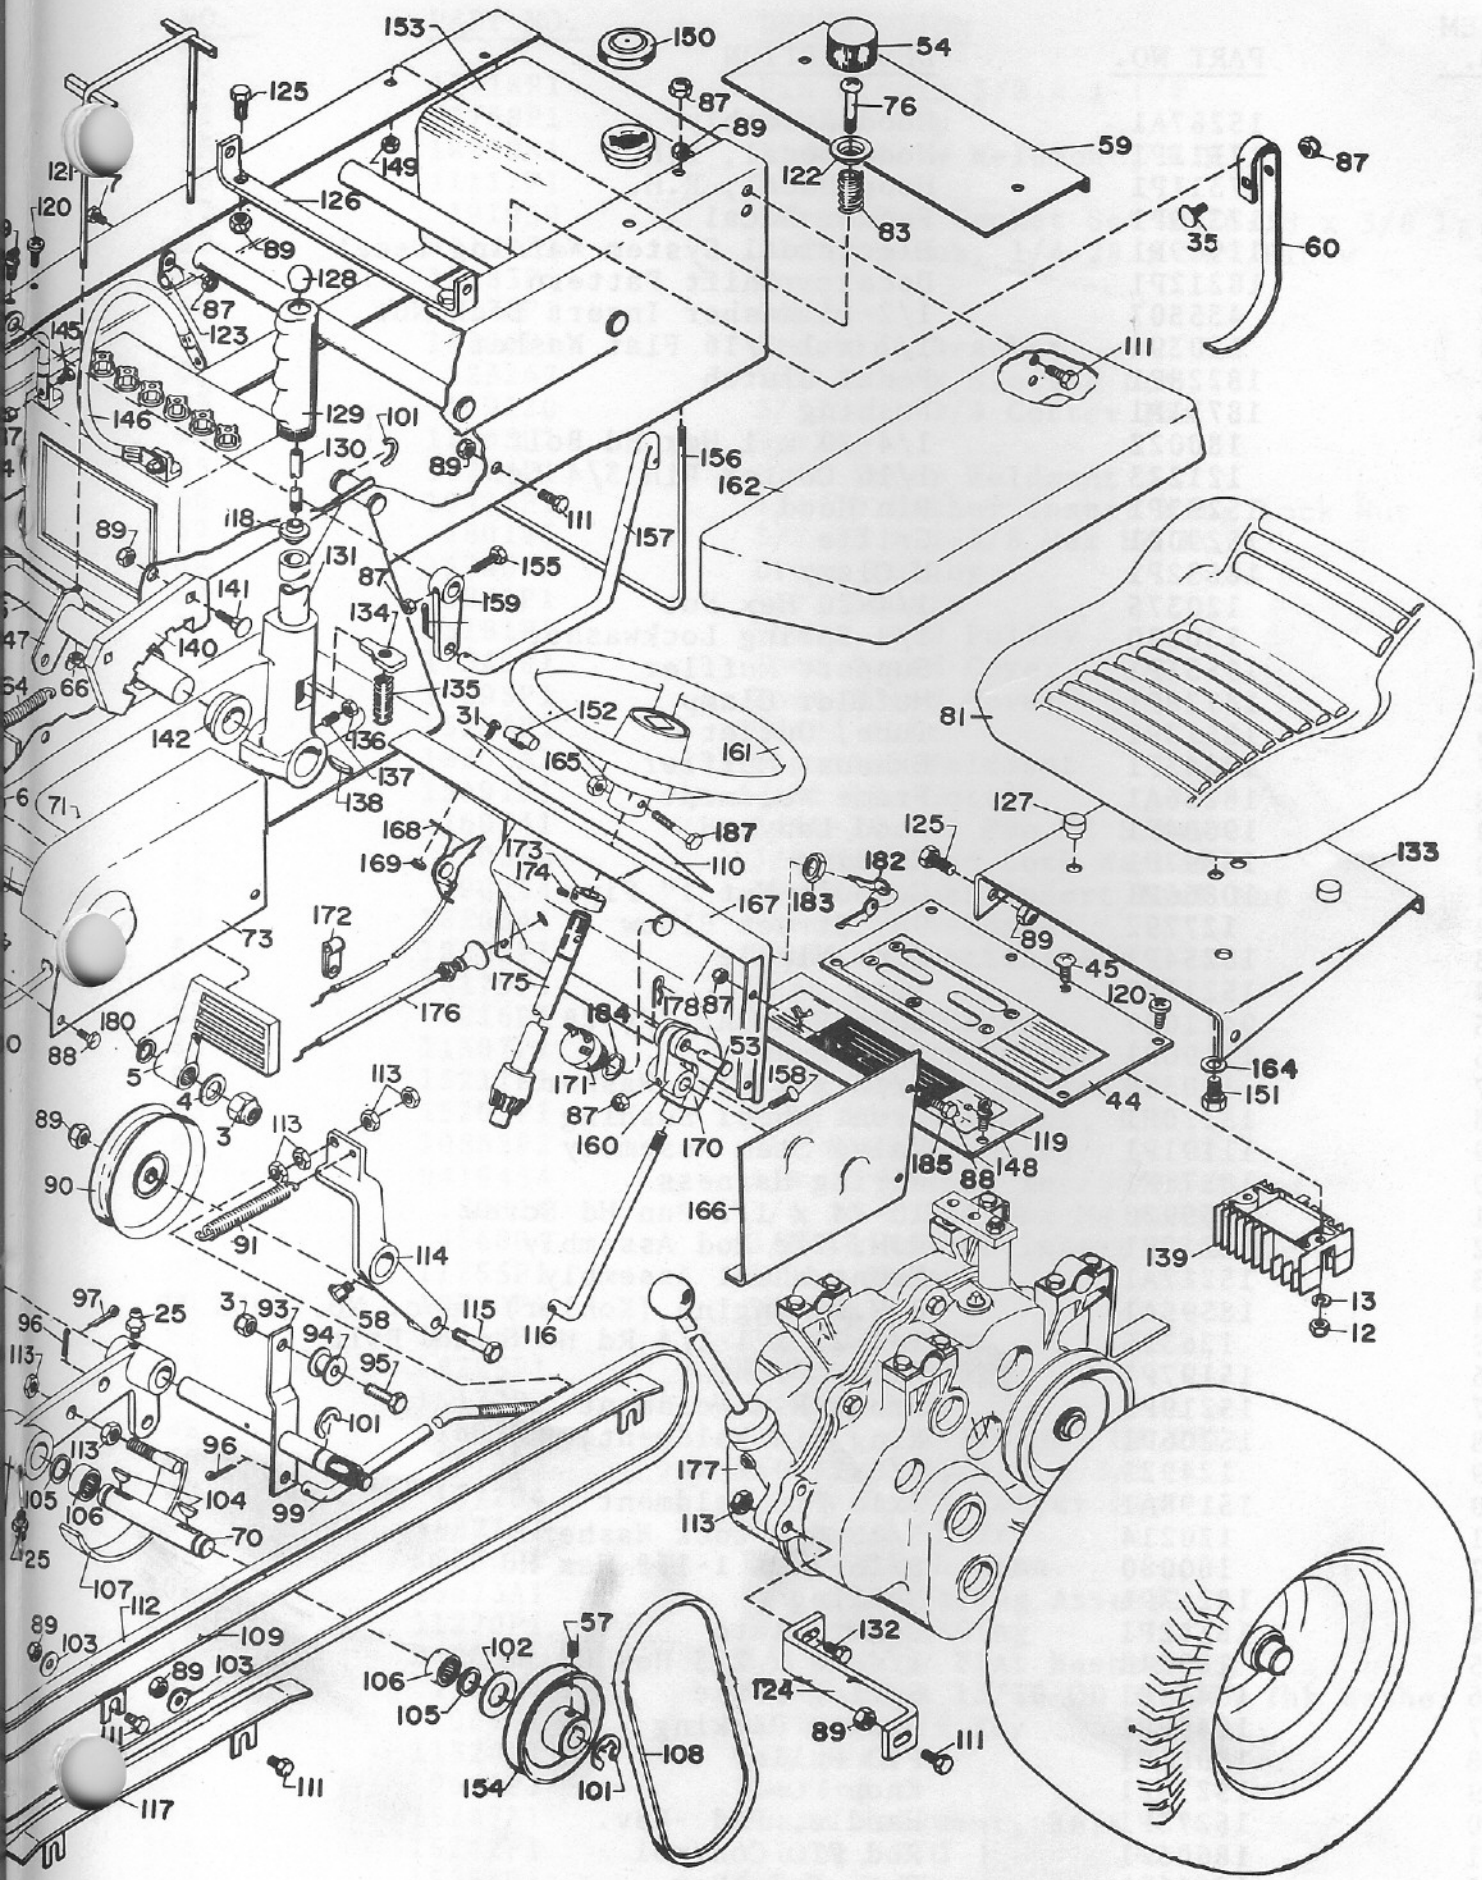

<u>ITEM NO.</u>	<u>PART NO.</u>	<u>DESCRIPTION</u>
1	15287A1	Hood Assembly
2	17312P1	Hood Decal, L.H.
NS	17311P1	Hood Decal, R.H.
NS	17310P1	Fender Decal
NS	11989P1	Electrical System Warning Decal
NS	18212P1	Decal - Shift Pattern
3	435507	1/2-13 Washer Insert Lock Nut
4	120396	1/2 x 1-1/16 Flat Washer
5	18228P1	Pedal Clutch
6	18731P1	Bushing
7	180022	1/4-20 x 1 Hex Hd Bolt
8	121223	1/16 Cotter Pin 3/4 Lg.
9	15293P1	Pin Hood
10	15290P1	Grille
11	18532P1	U Clamp
12	120375	1/4-20 Hex Nut
13	120380	1/4 Spring Lockwasher
14	18531P1	Support Muffler
15	14728P1	Muffler Clamp
16	18513P1	Tube, Outlet
17	18543P1	Exhaust Muffler
18	18236A1	Frame Weldment
19	19604P1	Hood Lanyard
20	14897P1	Molding
21	10866P1	Conduit-Nut 1" Pipe
22	127792	90° Street Elbow
23	18254P1	Pipe Nipple
24	15218P1	Tire
25	9411027	Lube Fitting 1/4-28
26	11196P1	Nylock Bolt
27	120388	7/16 x 1 Flat Washer
28	15220P1	Front Wheel Bushing
29	11191P1	Valve Stem Assembly
30	18571P1	Wiring Harness
31	159920	10-24 x 1/2 Pan Hd Screw
32	15212P1	R.H. Tie Rod Assembly
33	15217A1	Front Wheel Assembly
34	18595A1	8 H.P. Engine (Kohler) Spec. No. 3053 ID
35	126325	1/4-20 x 1-1/4 Rd Hd Sq Nk Bolt
36	15197P1	Axle, Front
37	15219P1	Front Rim Weldment
38	15206P1	King Pin Weldment, R.H.
39	124925	3/8-24 Jam Nut
40	15198A1	Axle Pin Weldment
41	120214	5/16 Sp. Lock Washer
42	180080	5/16-28 x 1-1/8 Hex Hd Bolt
43	18217P1	Molding
44	18182P1	Cover Plate
45	180048	1/4-20 x 2.5 Hex Hd Bolt
46	18458P1	Spring Brake
47	18459P1	Brake, Parking
48	18086P1	PTO Pulley
49	15278P1	Knob
50	15273P1	Handle, Fwd.-Rev.
51	18606P1	Rod PTO Control
52	18646P1	Rod, Fwd.-Rev.