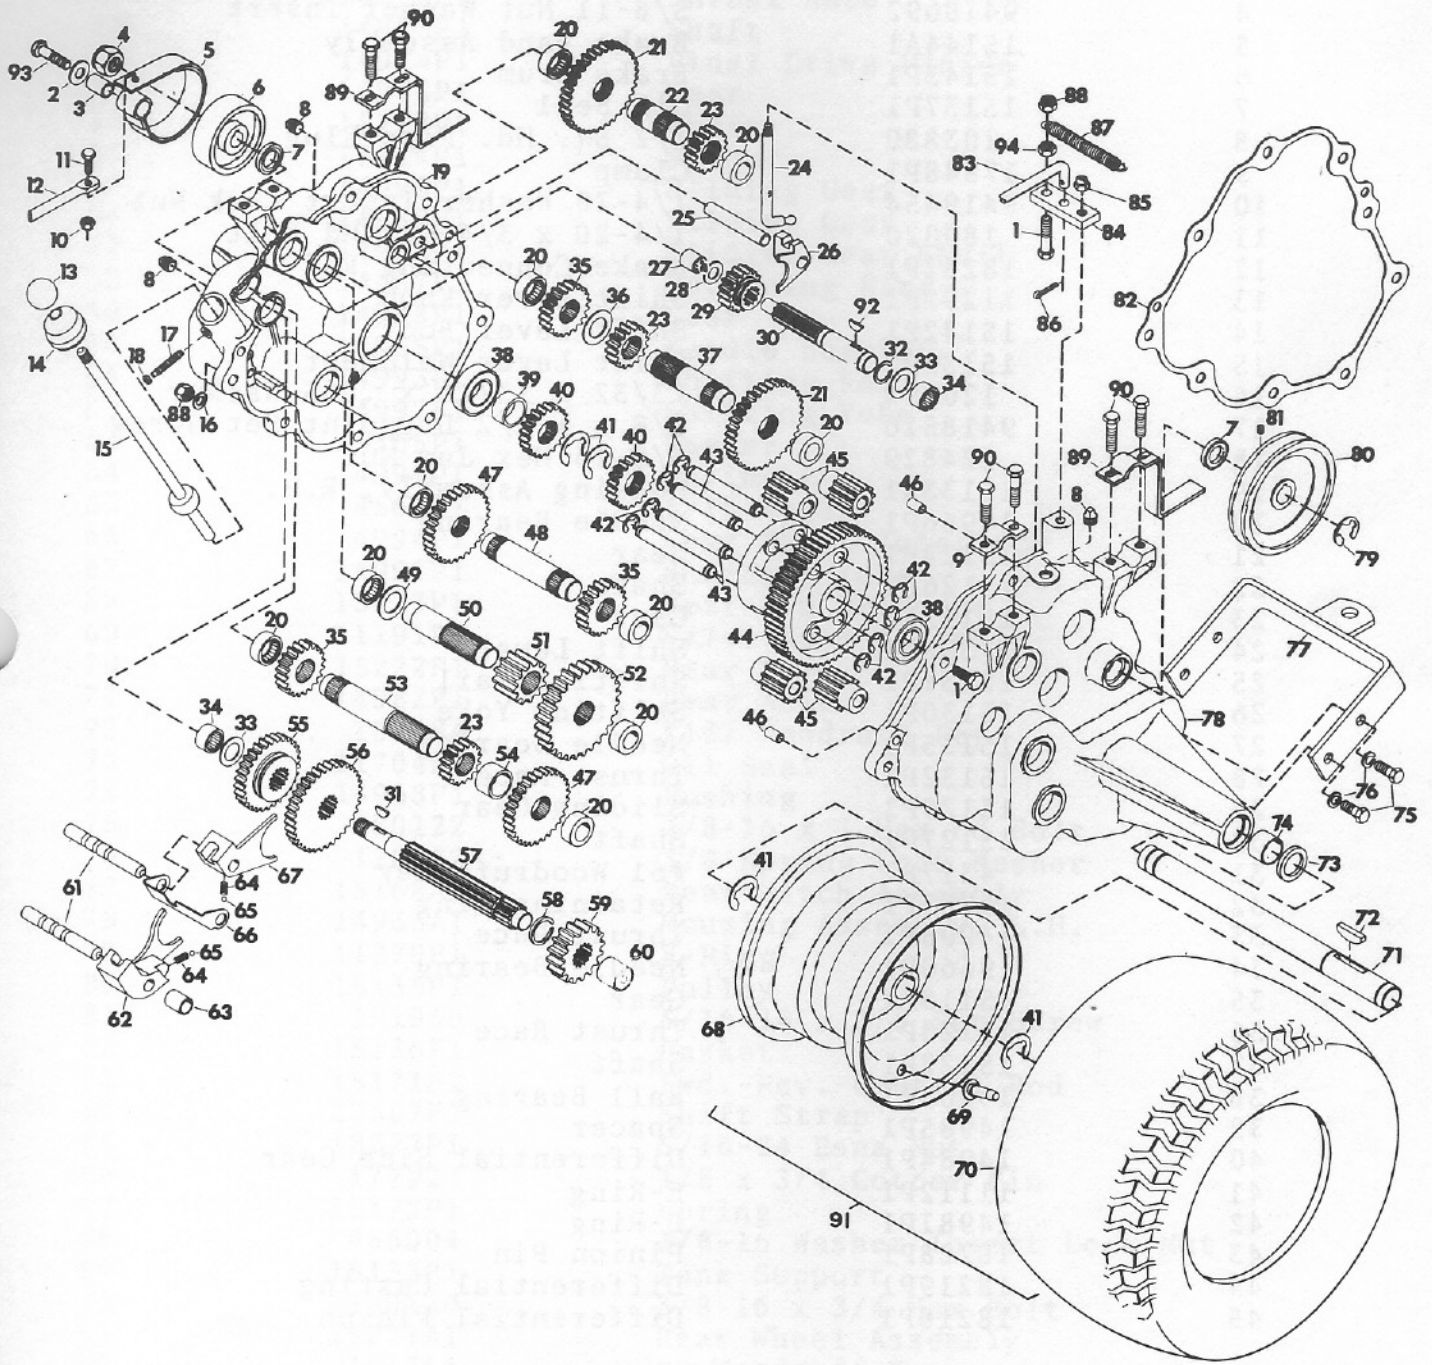

GRAVELY®

**408
LAWN TRACTOR
ILLUSTRATED
PARTS LIST**

 **GRAVELY®**
A DIVISION OF CLARKE-GRAVELY CORPORATION

1 Gravely Lane
Clemmons, North Carolina 27012

<u>ITEM NO.</u>	<u>PART NO.</u>	<u>DESCRIPTION</u>
1	180127	3/8-16 x 1-5/8 Hex Hd Bolt
2	120388	7/16 Flat Washer
3	15147P1	Bushing
4	9418692	5/8-11 Nut Washer Insert
5	15144A1	Brake Band Assembly
6	15143P1	Brake Drum
7	15137P1	Oil Seal
8	103880	1/2 Sq. Hd. Pipe Plug
9	17848P1	Clamp
10	9419454	1/4-20 Washer Insert Lock Nut
11	180020	1/4-20 x 3/4 Hex Hd Bolt
12	18232P1	Brake Connecting Rod
13	11297P1	Shift Lever Knob
14	15142P1	Shift Lever Boot
15	15139P1	Shift Lever Weldment
16	120394	13/32 x 13/16 x .065 Washer
17	9418516	3/8 x 1-1/2 Dogpoint Set Screw
18	124829	3/8-16 Hex Jam Nut
19	15133A1	Housing Assembly, R.H.
20	14966P1	Needle Bearing
21	15124P1	Gear
22	15126P1	Shaft
23	15113P1	Gear
24	17308P1	Shift Lever
25	15131P1	Shifting Rail
26	15130P1	Shifting Yoke
27	15135P1	Needle Bearing
28	15132P1	Thrust Race
29	15129P1	Sliding Gear
30	15127P1	Shaft
31	431787	#61 Woodruff Key
32	15733P1	Retaining Ring
33	14998P1	Thrust Race
34	9660P1	Needle Bearing
35	15118P1	Gear
36	15123P1	Thrust Race
37	15122P1	Shaft
38	14967P1	Ball Bearing
39	14985P1	Spacer
40	14984P1	Differential Side Gear
41	11112P1	E-Ring
42	14981P1	E-Ring
43	18728P1	Pinion Pin
44	18219P1	Differential Casting
45	18218P1	Differential Pinion